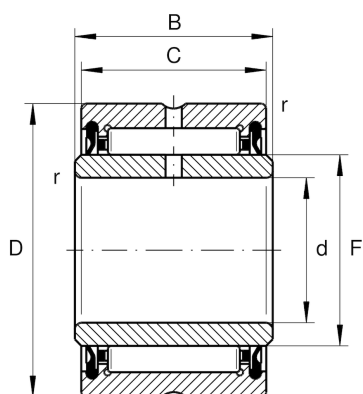

### Needle roller bearing

Schaeffler ID:  
0507751890000

Needle roller bearings NA49..-2RSR,  
dimension series 49, lip seals on both  
sides

X-life

### Main Dimensions & Performance Data

d	17 mm	Bore diameter
D	30 mm	Outside diameter
B	14 mm	Width, inner ring
$C_r$	10,000 N	Basic dynamic load rating, radial
$C_{0r}$	11,000 N	Basic static load rating, radial
$C_{ur}$	2,220 N	Fatigue load limit, radial
$n_{G \text{ Grease}}$	12,000 1/min	Limiting speed for grease lubrication
	0.04 kg	Weight

### Dimensions

F	22 mm	Raceway diameter inner ring
C	13 mm	Width, outer ring
$r_{\min}$	0.3 mm	Minimum chamfer dimension